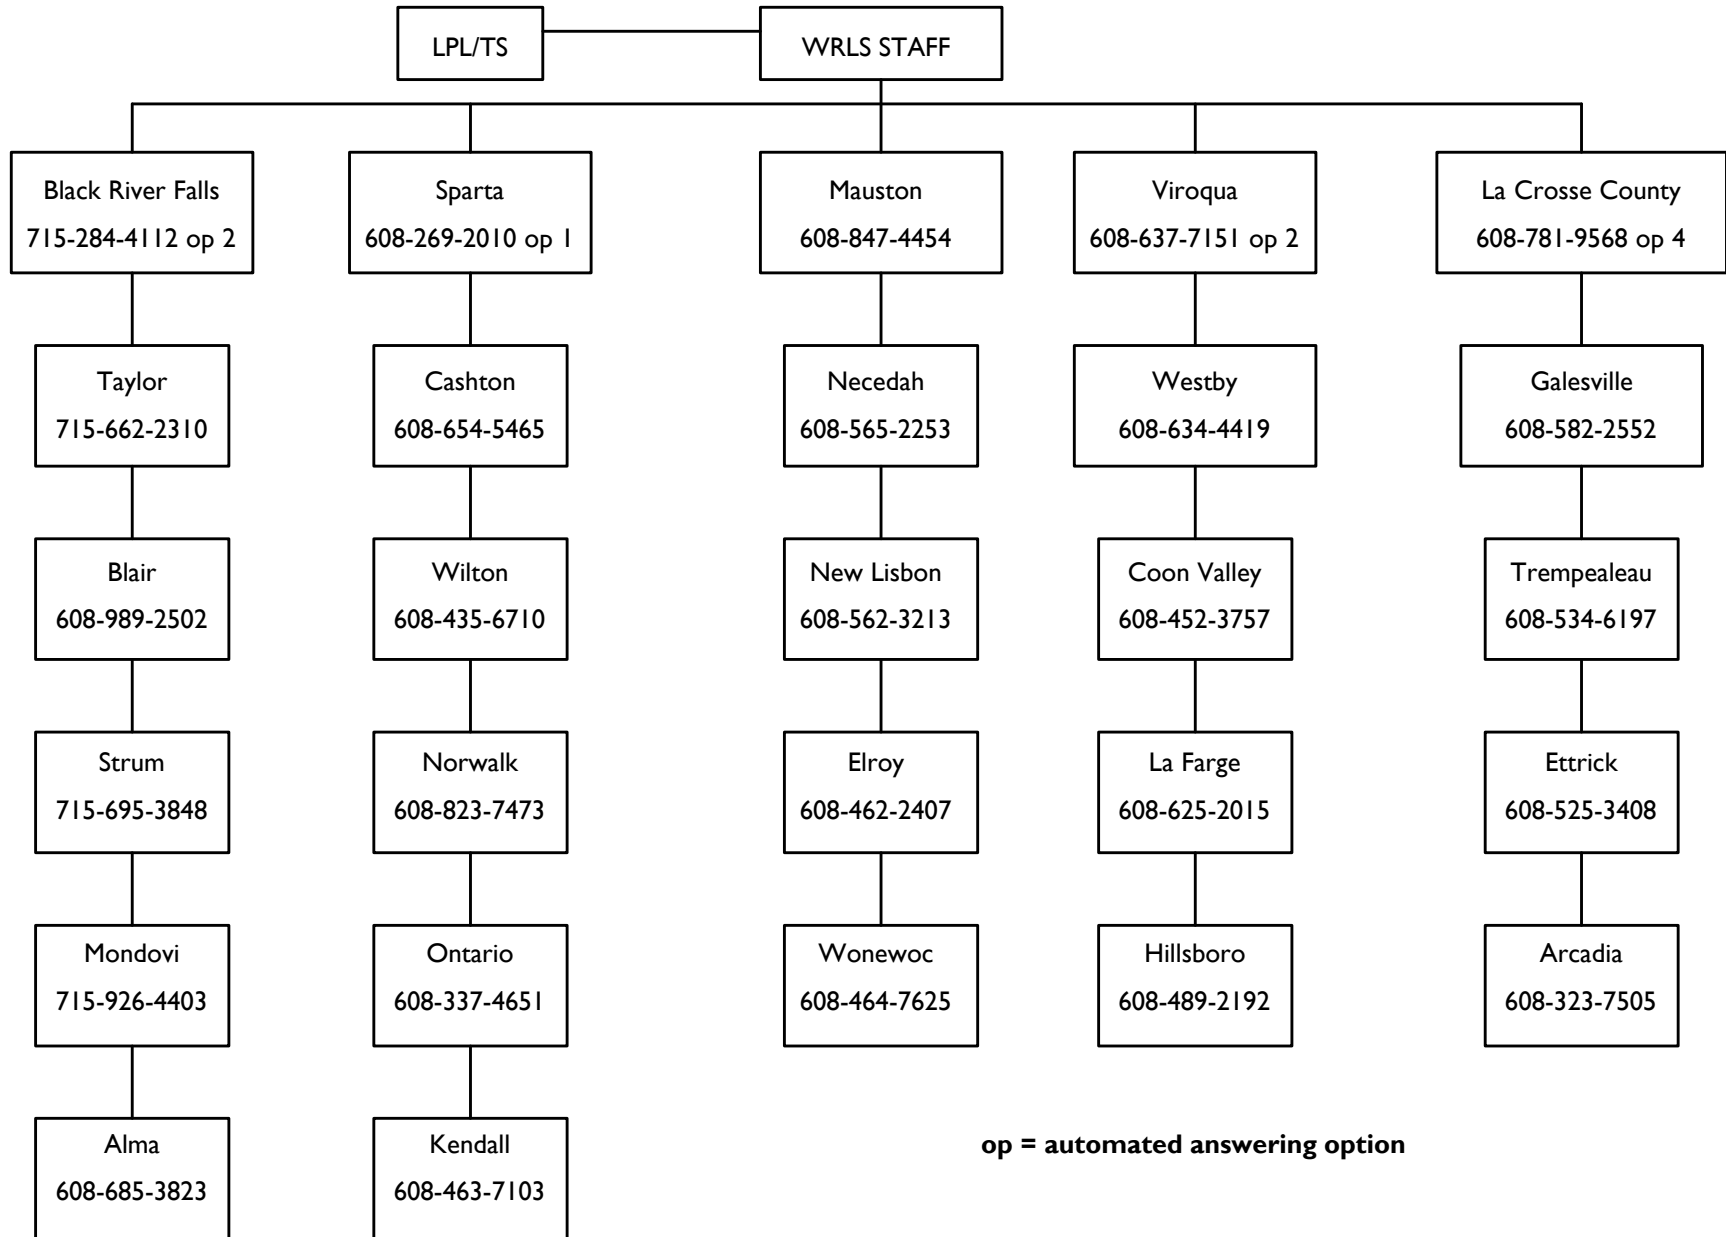

WRLSWEB EMERGENCY CALL TREE

op = automated answering option